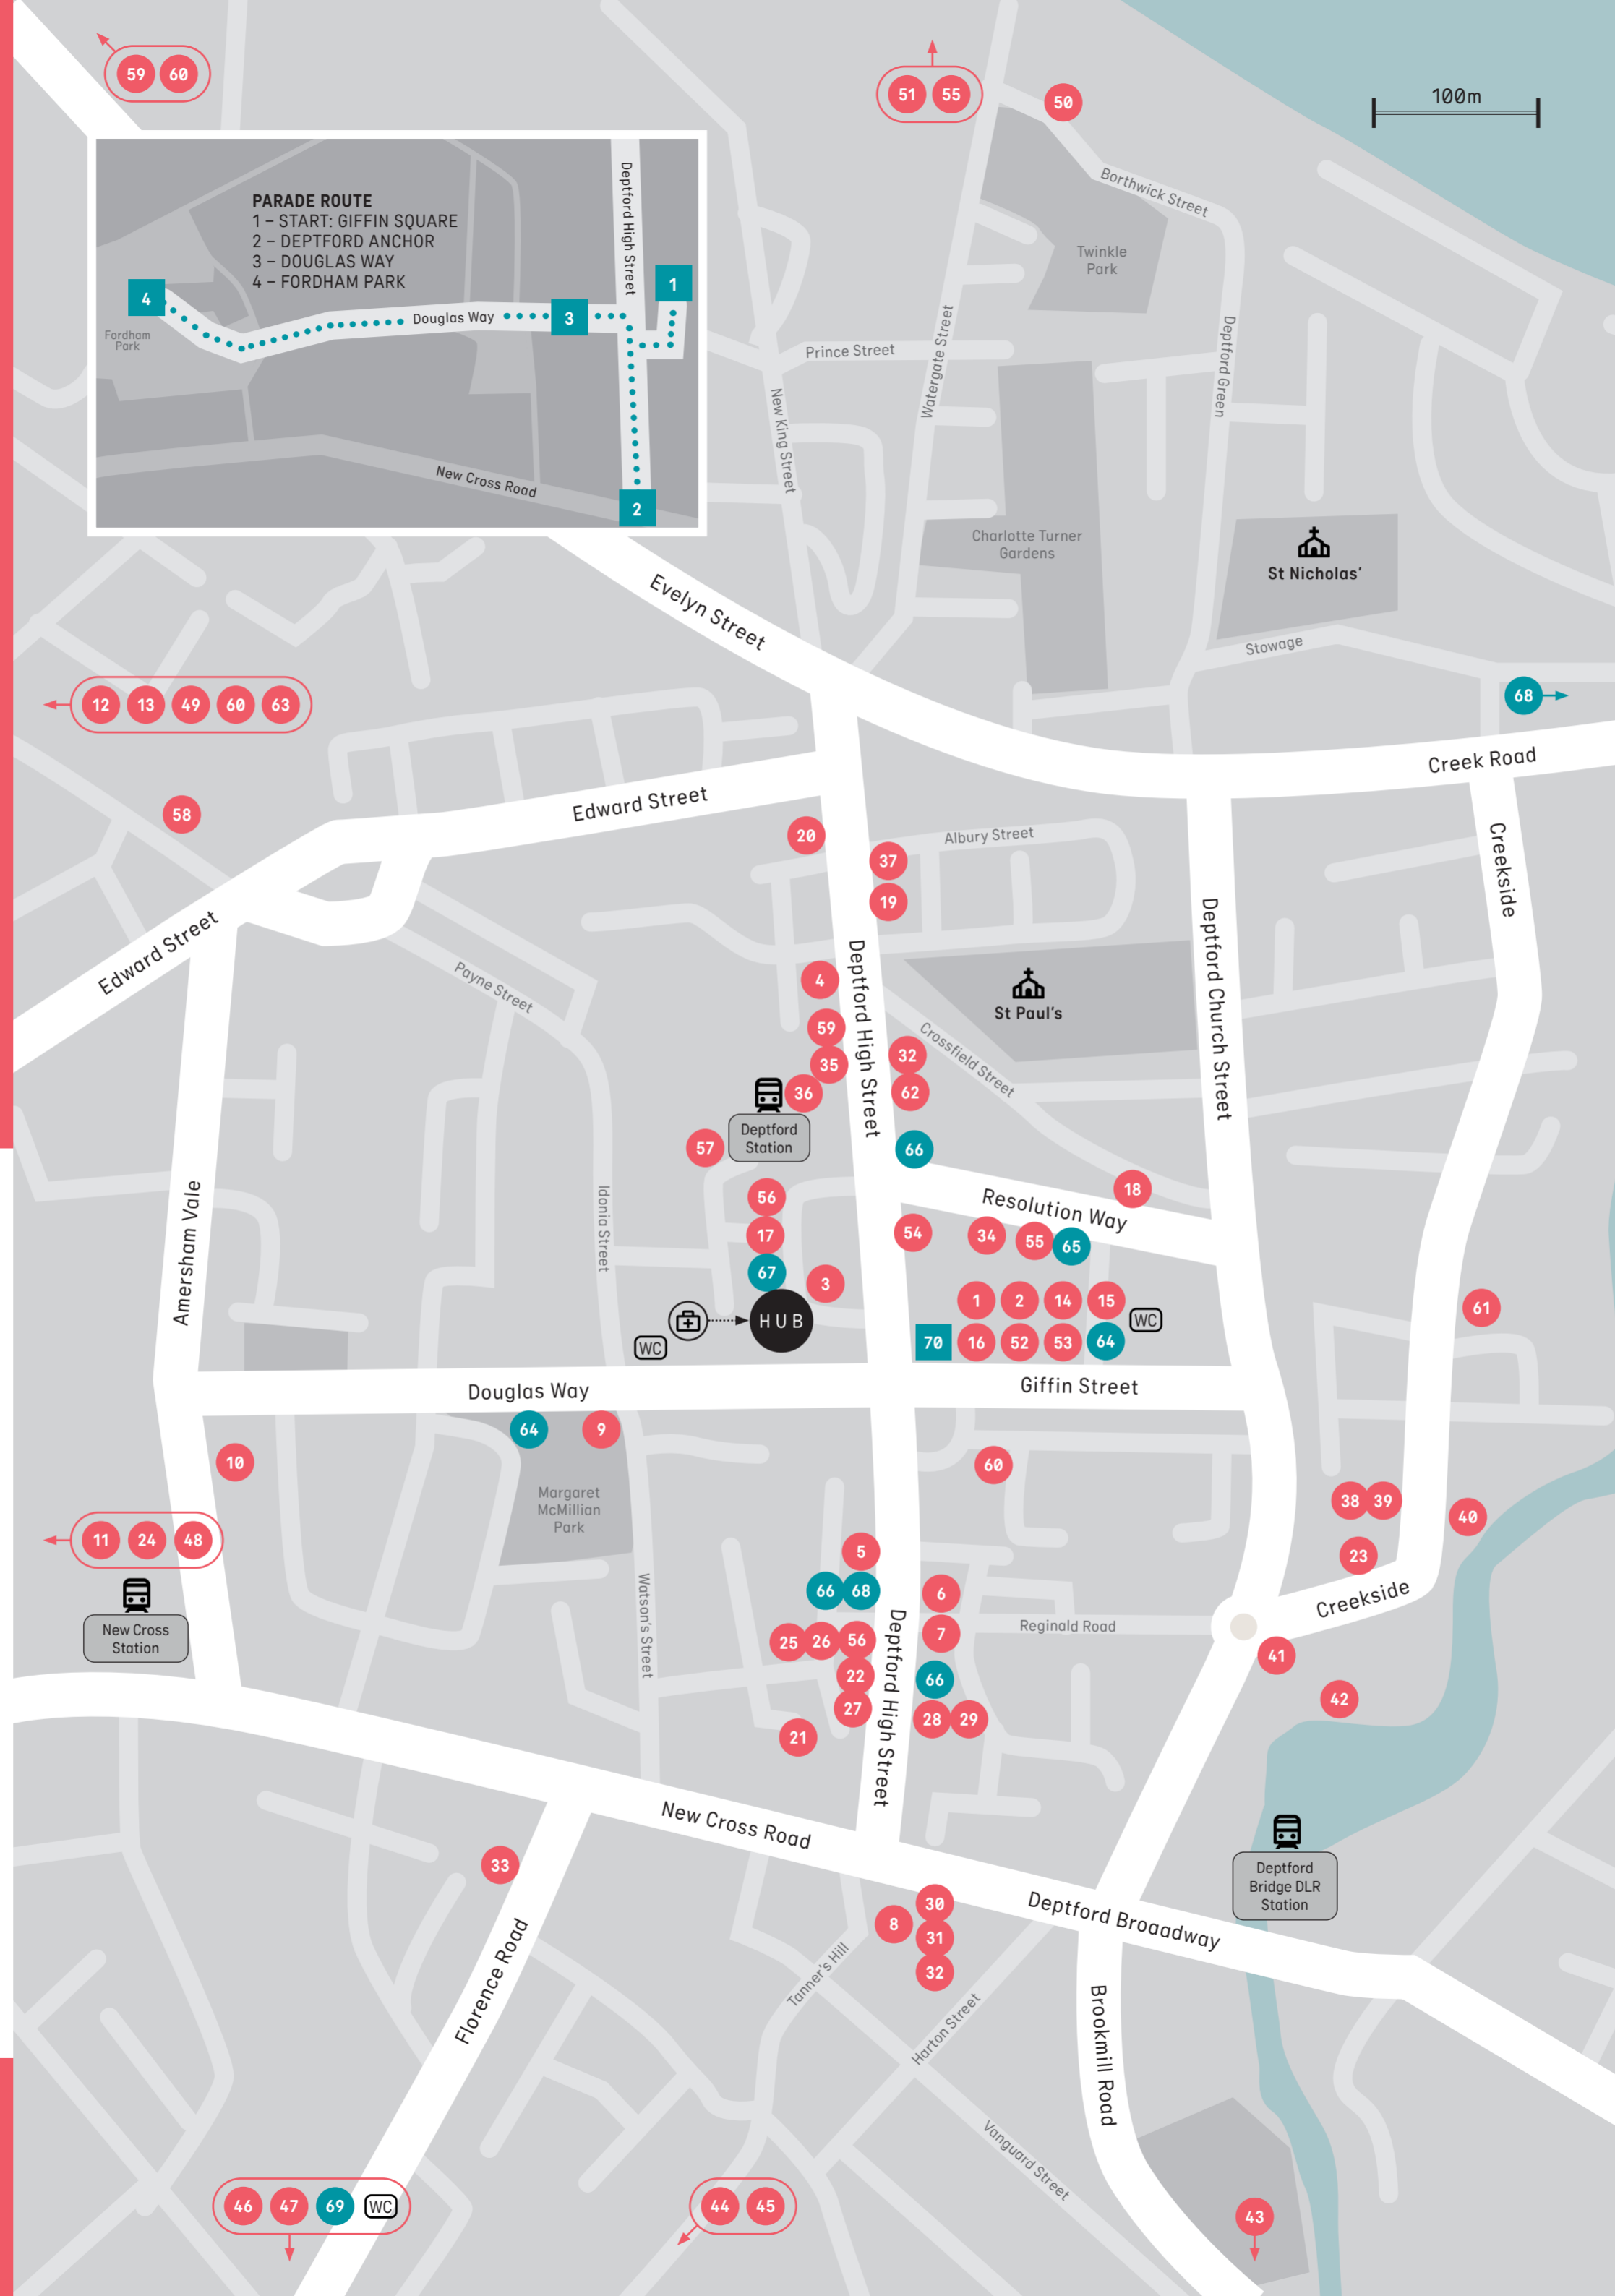

FRINGE

PUBLIC INSTALLATION (24/7)

1. Deptford Lounge Cal Byrne Giffin Square, SE8 4RJ
2. Deptford Lounge Cash Aspeck Giffin Square, SE8 4RJ
3. SALT Deptford Vanya Cantone 3 Market Yard, SE8 4BX
4. Outside Marcella Shauna Blanchfield 165A Deptford High St, SE8 3NU
5. Deptford High St, Frankham St Henri Affandi SE8 4AA
6. Wall on Reginald Rd Mez Kerr Jones Next to Paddy Power, SE8 4RY
7. Deptford High St, Reginald St Laura Cronin SE8 4AE
8. 10 Tanners Hill Carolin Meyer SE8 4PJ
9. Douglas Way Simon the Last SE8 4BB
10. Waldron Health Centre Entelechy Arts Amersham Vale, SE14 6LD
11. Red Lion Cafe William Waterhouse Batavia Rd, SE14 6AX
12. Sanford Housing Coop Lulu Delbracio & Tasnim Mahdy 1 Sanford Walk, SE14 6NB
13. Sanford Housing Coop Front Gardens Sondos Mahdy, Estefania Araujo Bianchi, Natalia Janula 1 Sanford Walk, SE14 6NB
14. Deptford Lounge Brian Francis Giffin Square, SE8 4RJ
15. Deptford Lounge Karen McBride Giffin Square, SE8 4RJ
16. Deptford Lounge Andrew Clarke Giffin Square, SE8 4RJ
17. Dirty Apron Cafe Creg Clarrkk 4 Deptford Market Yard, SE8 4BX
18. Villages Brewery Pulp Sculptuur 21-22 Resolution Way, SE8 4NT
19. Lai Loi window Gill Houghton 180 Deptford High St, SE8 3EL
20. 201 Couture ZANĀN (زانان) 201 Deptford High St, SE8 3NT
21. 86 Speedwell St Maureen Vitler SE8 4AT

FESTIVAL COMMISSIONS

64. Margaret McMillan Park & Deptford Lounge Assia Ghendir & Puer Deorum 54 Glenville Grove, SE8 4BP Deptford Lounge, Giffin Square, SE8 4RJ
65. Enclave Nnena Kalu Unit 5, 50 Resolution Way, SE8 4AL
66. Courtyard of Studio 101 & Rose African Fabrics & Petit Village Ibiye Camp 1 Resolution Way, SE8 4NT 30 Deptford High St, SE8 4AF 61 Deptford High St, SE8 4AA
67. Arch 5 Yeu- Lai Mo Deptford Market Yard, SE8 4BX

EXHIBITION